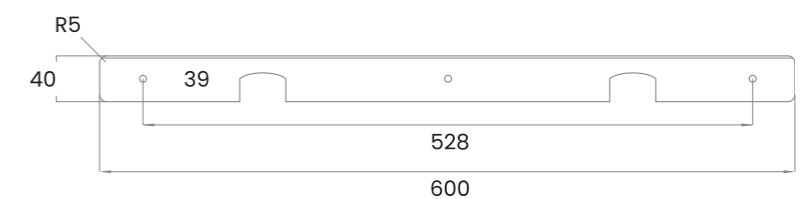

Elegant, aluminum ventilation grille, resistant to mechanical damage and corrosion.

Profile Type	Height (h)	Length (a)	Available colors		
R5	38 mm	600 mm			
R5	38 mm	920 mm			
R8	38 mm	600 mm