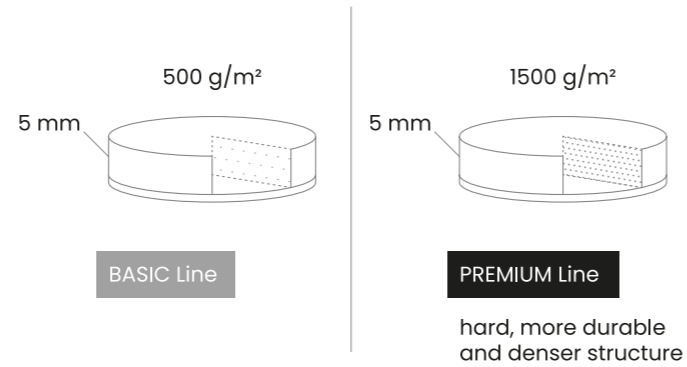

Self adhesive felt pads

NEW!

Self-adhesive felt pads are used to protect the floor from scratches. The high-quality acrylic glue used in the felt pads retains its adhesive properties throughout the entire period of use.

Main attributes of self-adhesive felt pads:

- various shapes/sizes
- available colors: white, grey, brown, black
- thickness 5 mm
- very strong adhesive
- durability, strength

Shape examples

Custom shapes

As a manufacturer we are able to produce self adhesive felt pads at any size, decor, shape and number of pieces on the sheet.

Size	Quantity	Shape	BASIC	PREMIUM	Available colors			
			Density	Density	White	Gray	Black	Brown
Ø 70 mm	×2 pcs	circle	500 g/m²	1500 g/m²	○	●	●	●
Ø 45 mm	×6 pcs	circle	500 g/m²	1500 g/m²	○	●	●	●
Ø 34 mm	×8 pcs	circle	500 g/m²	1500 g/m²	○	●	●	●
Ø 28 mm	×12 pcs	circle	500 g/m²	1500 g/m²	○	●	●	●
Ø 25 mm	×15 pcs	circle	500 g/m²	1500 g/m²	○	●	●	●
Ø 22 mm	×18 pcs	circle	500 g/m²	1500 g/m²	○	●	●	●
34×34 mm	×8 pcs	square	500 g/m²	1500 g/m²	○	●	●	●
28×28 mm	×12 pcs	square	500 g/m²	1500 g/m²	○	●	●	●
25×25 mm	×15 pcs	square	500 g/m²	1500 g/m²	○	●	●	●
22×22 mm	×20 pcs	square	500 g/m²	1500 g/m²	○	●	●	●
20×44 mm	×12 pcs	rectangle	500 g/m²	1500 g/m²	○	●	●	●
90×150 mm	×1 pcs	sheet	500 g/m²	1500 g/m²	○	●	●	●
125×310 mm	×1 pcs	sheet	500 g/m²	1500 g/m²	○	●	●	●
250×310 mm	×1 pcs	sheet	500 g/m²	1500 g/m²	○	●	●	●

White Gray Black Brown