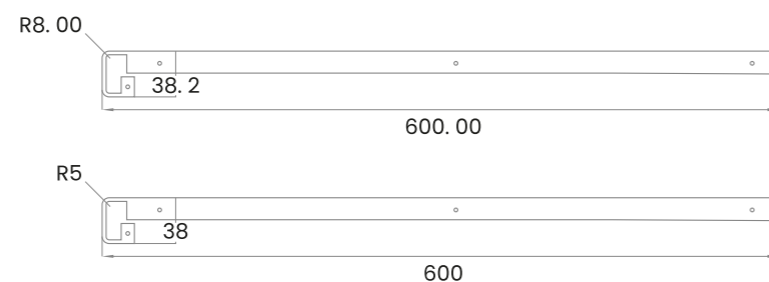

Elegant, aluminum ventilation grille, resistant to mechanical damage and corrosion.

Profile Type	Height (h)	Length (a)	Available colors		
R5	38 mm	600 mm			
R5	38 mm	920 mm			
R8	38 mm	600 mm