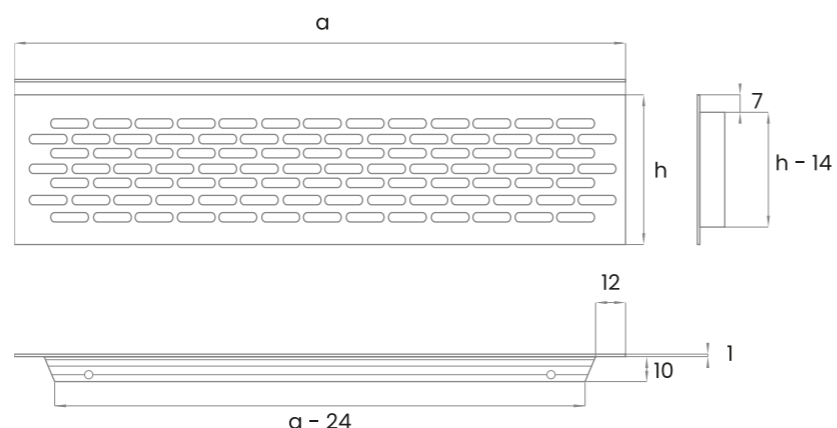

Effective ventilation of rooms is one of the most important elements of company and residential buildings. Take advantage of our ventilation grilles, which are characterized by durability and high quality. We have created them from the highest quality aluminum to ensure resistance to mechanical damage and corrosion resistance.